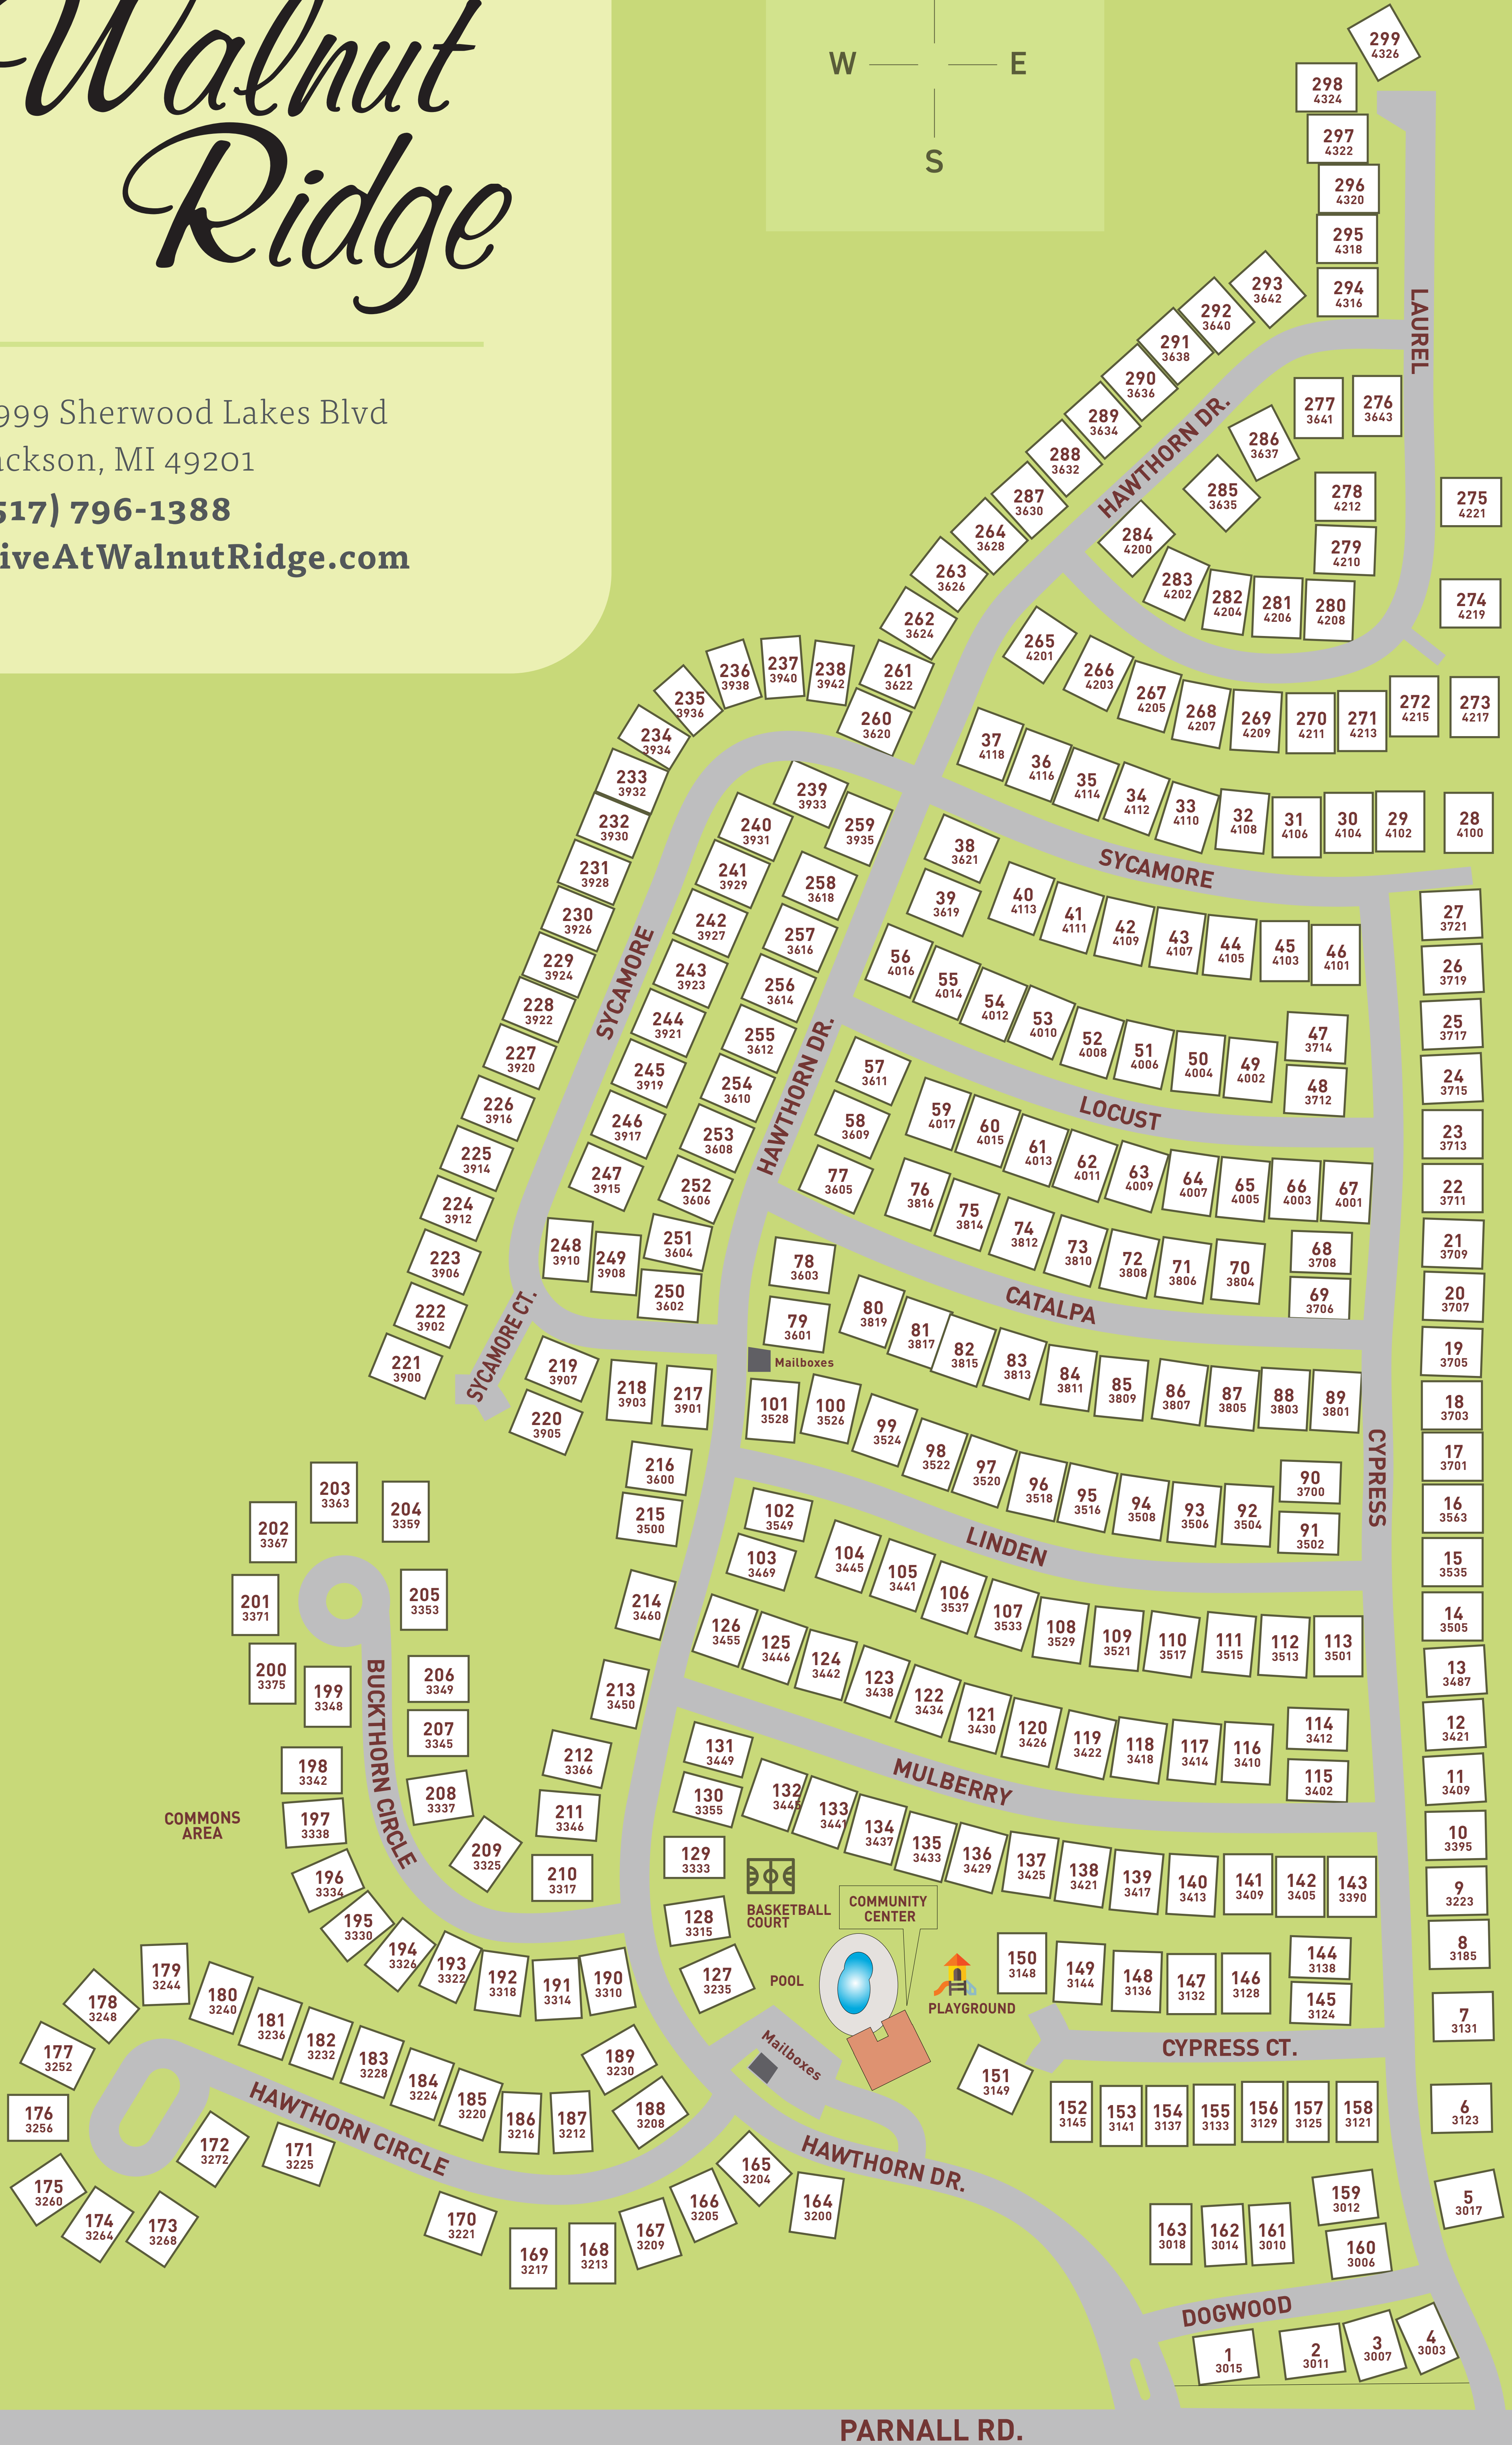

Walnut Ridge

3999 Sherwood Lakes Blvd
Jackson, MI 49201

(517) 796-1388

LiveAtWalnutRidge.com

PARNALL RD.